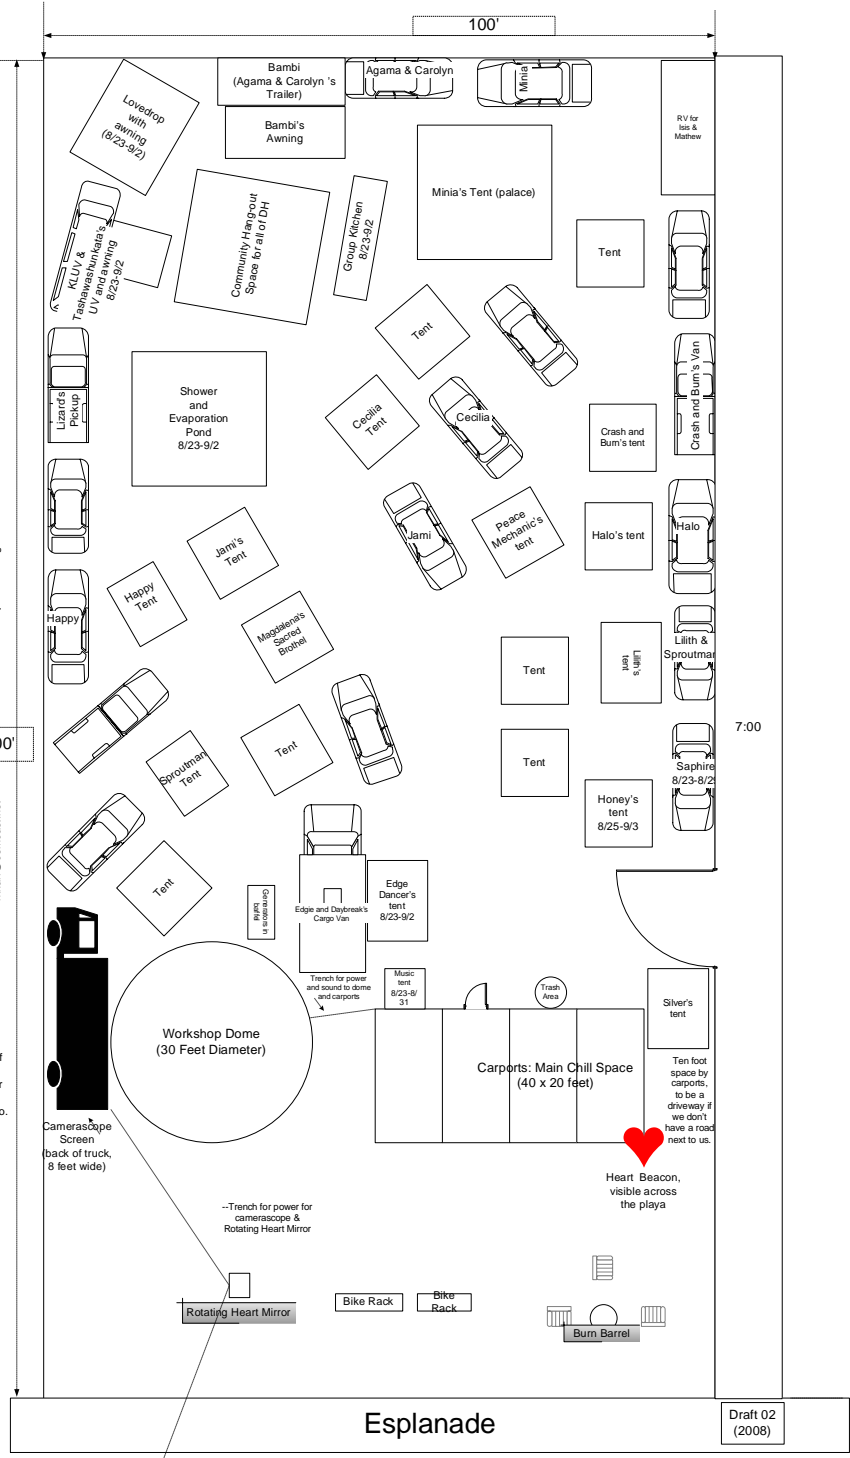

Deep Heaven

Greenshoe Heart Labyrinth